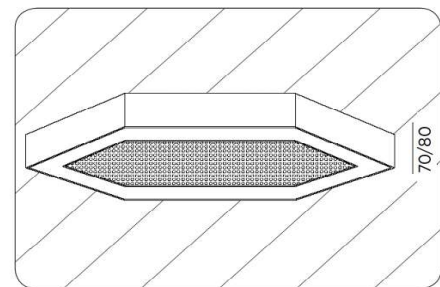

Dimension diagram