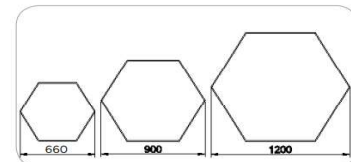

Custom Dimensions

Frame

Aluminium

Color Tempertaure

3000K

Power

20W

Total Luminous Flux

L70 minimum at 50,000
burning hours

Dimension diagram

Custom dimension, coating and installation
available upon request

Remarks:-

Address: Plot #7 Saroorpur-Nangla Industrial Area,Ballabgarh-Sohna Road,Faridabad-121005